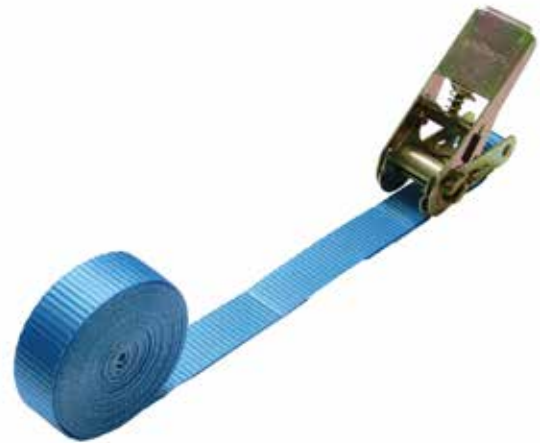

Ratchet Straps Endless

Part No.	Length	Break Force	Width	Colour
115236	4m	800kg	25mm	Blue
115237	5m	800kg	25mm	Blue
115238	6m	800kg	25mm	Blue
115239	8m	800kg	25mm	Blue

Where applicable all straps are compliant with EN12195-2:2001, the European load restraint standard.